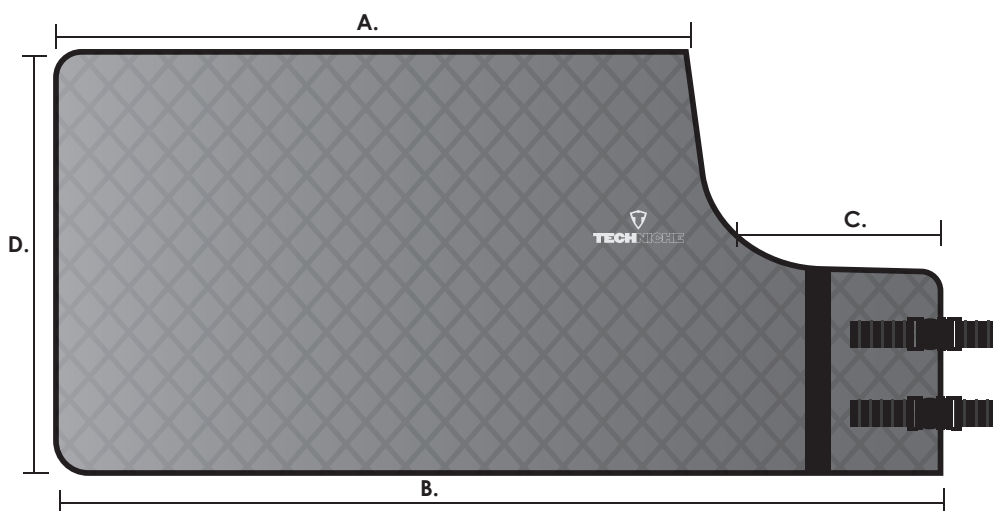

## #8510 Evaporative Cooling Horse Blankets

Size	Small/Medium	Large/Extra Large
Horse Size	14.1-15.3 Hands	16-18 Hands

SIZE	A.	B.	C.	D.
S/M	31.5	54.5"	19"	27"
L/XL	30"	55.5"	22"	29.5"

## #8550 Evaporative Cooling Horse Leg Wraps

Size	One Size
Horse Size	16" High