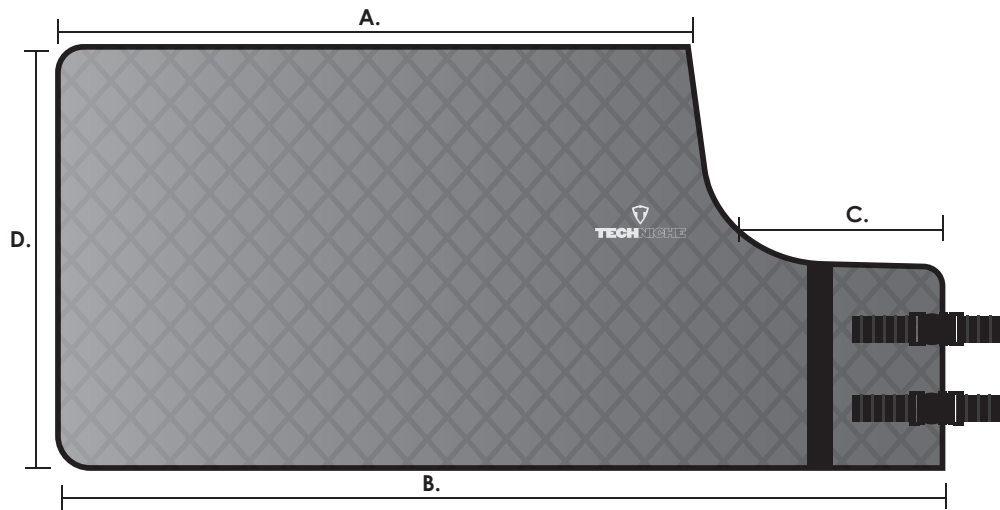

#9511 Air Activated Heating DOG PAD

Pad Size	XS	S	M	L	XL	XXL
Width (of pad)	15"	19"	21"	23"	28"	32"
Length (of pad)	20"	24"	30"	36"	42"	48"

U EQUINE

POWERED BY
HYPERKEWL™ PLUS

#8510 Evaporative Cooling Horse Blankets

Size	Small/Medium	Large/Extra Large
Horse Size	14.1-15.3 Hands	16-18 Hands

SIZE	A.	B.	C.	D.
S/M	31.5	54.5"	19"	27"
L/XL	30"	55.5"	22"	29.5"

#8550 Evaporative Cooling Horse Leg Wraps

Size	One Size
Horse Size	16" High