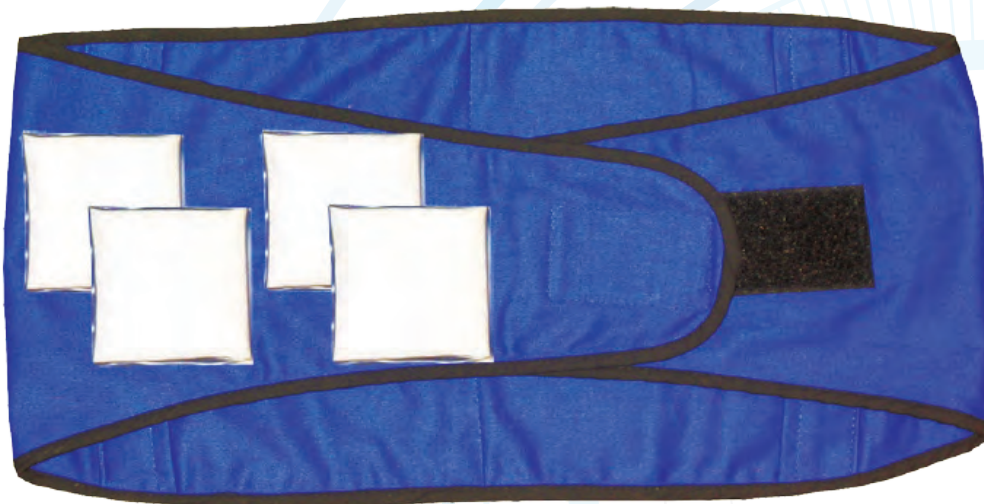

Product #6638

TechNiche Phase Change Cooling **BACK WRAP**

Powered by CoolPax™

- Secure comfortably and firmly around your back
- Provides cooling relief to aches and pains
- Cool Pax™ Phase Change Cooling inserts maintain a comfortable 58°F (14°C)
- 100% Cotton Carrier
- Includes one back wrap and four (4) 6668 CoolPax™ inserts
- Size: S/M, L/XL
- Color: Blue

POWERED BY

COOLPAX™

CoolPax™ is our Phase Change Material (PCM) cooling technology. It uses a non-toxic liquid that freezes at 58°F/14°C and remains at that temperature for up to 1 hour.

HOW TO USE :

1. Place CoolPax™ inserts in freezer or ice water for 35-40 minutes
2. Insert activated CoolPax™ into garment pockets
3. CoolPax™ vest or accessory is ready to wear!

COOLPAX™ Inserts

Polyurethane Outer Material
Phase Change Material: 58°F
Activation: Ice Water or Refrigerator
Activated Duration: up to 1 hour